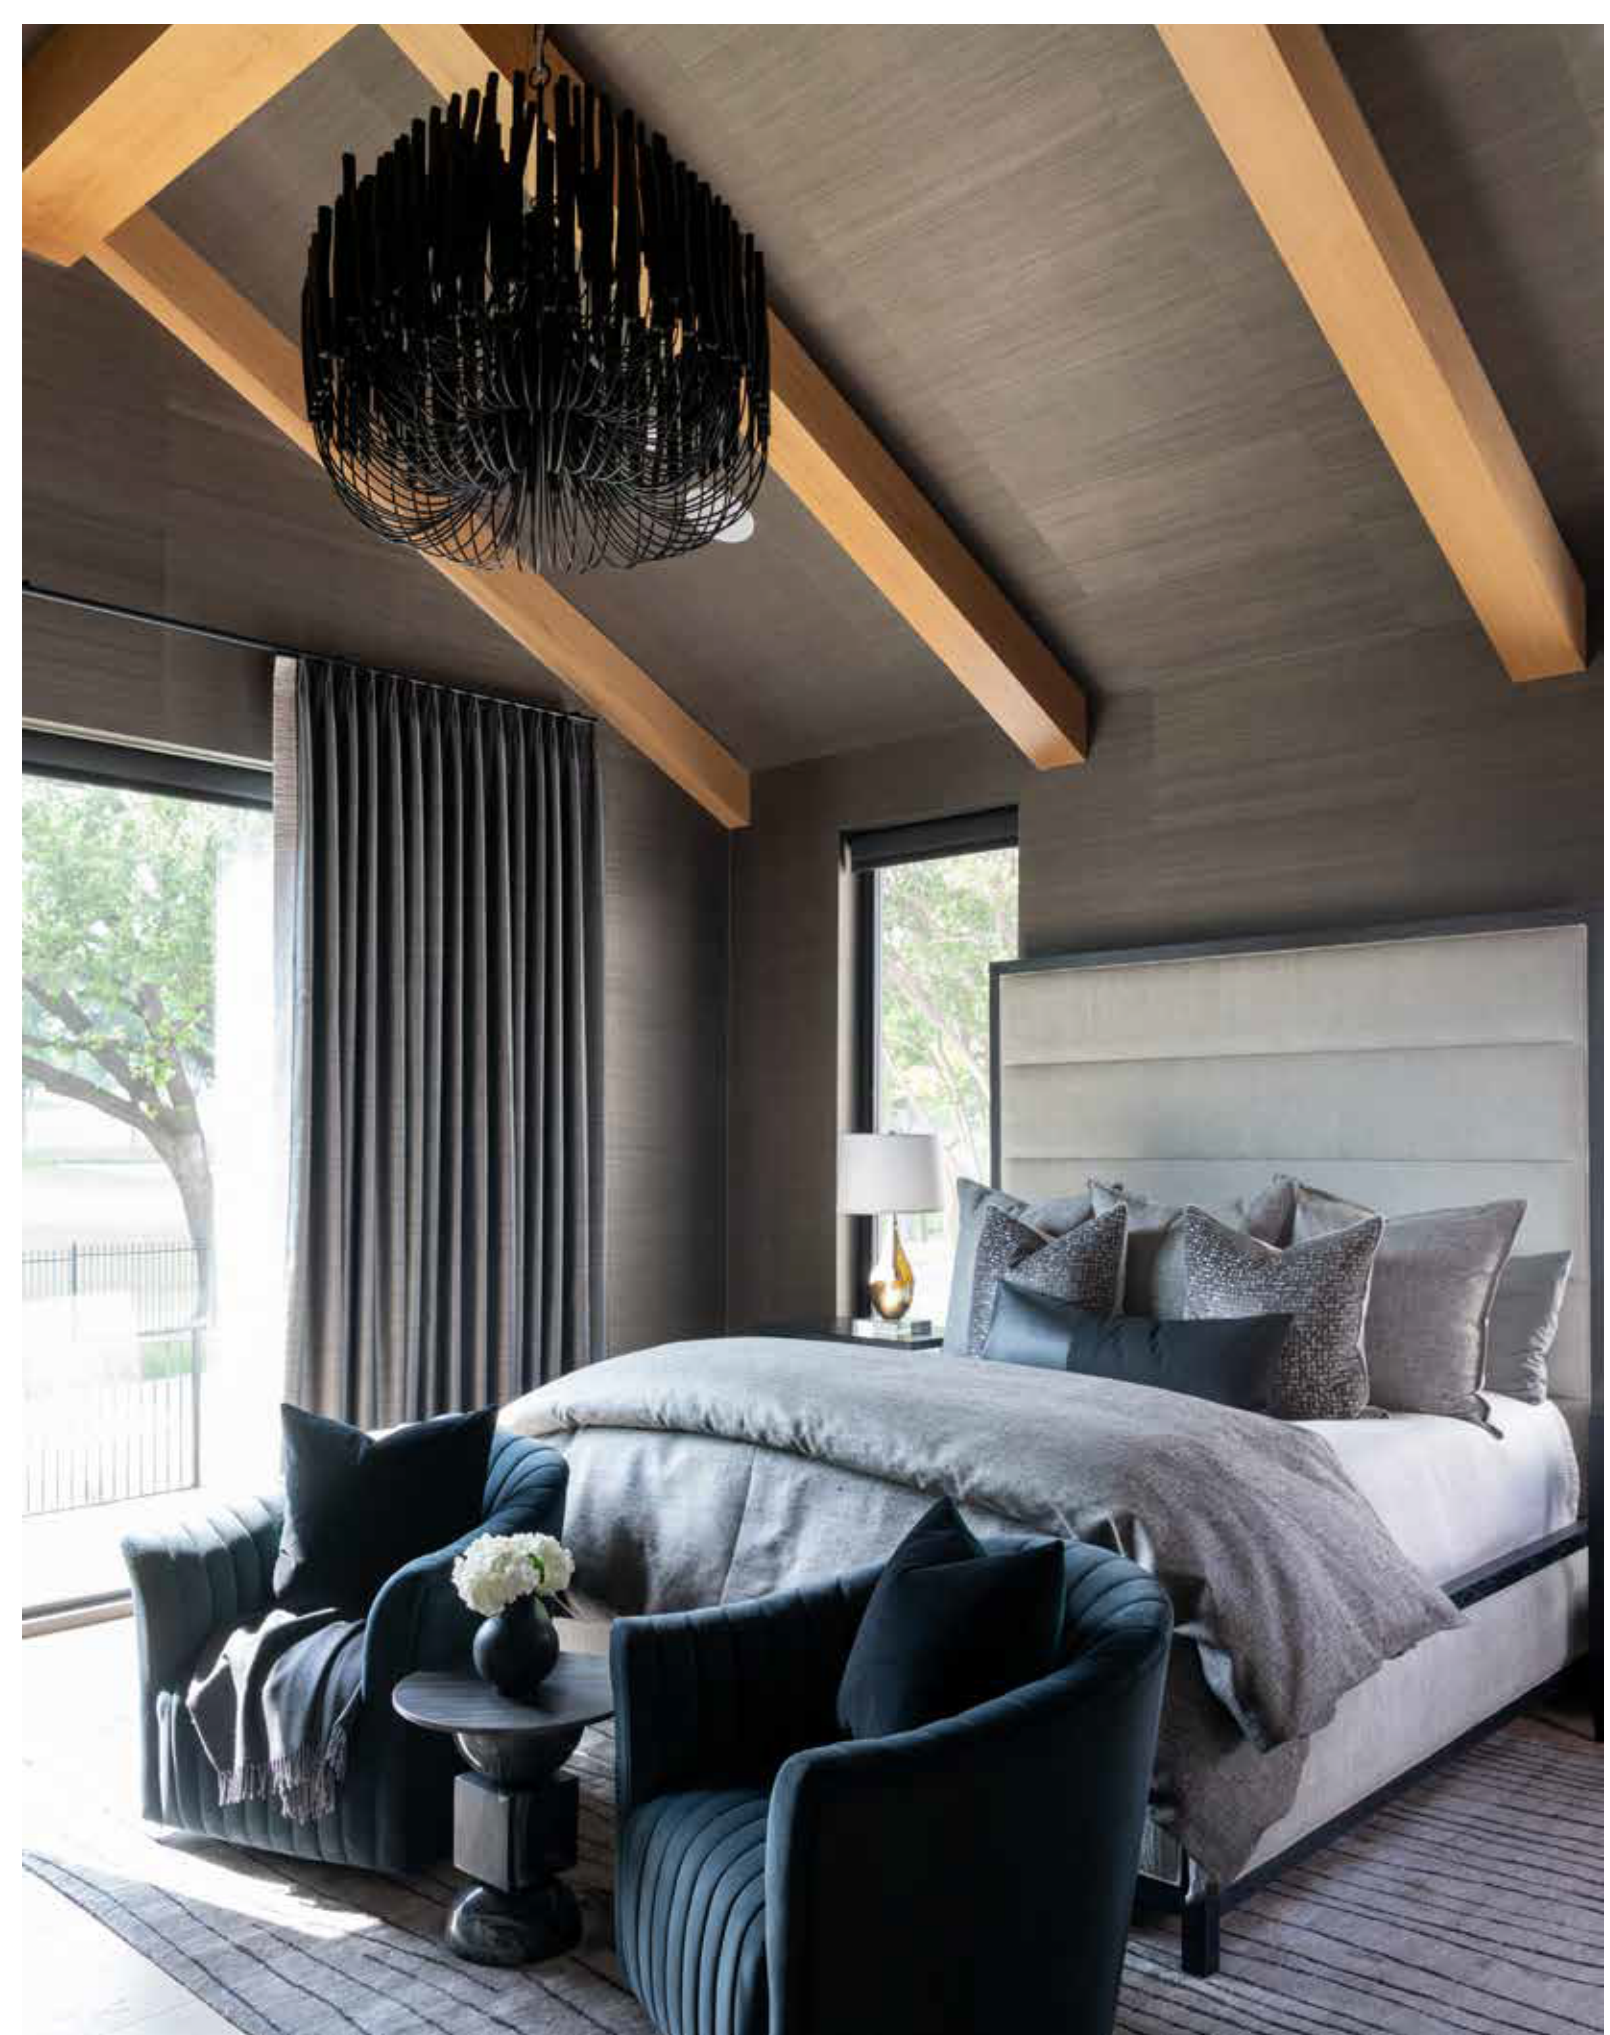

Top right: With splashes of color, this exterior living room blends modern flair with fun.

Bottom: Tall windows, brass touches, and a painted mural on the ceiling give this contemporary dining room visual interest.

Facing page: This moody primary suite is adorned with a dark grass cloth wallcovering and oak beams on a vaulted ceiling. Deep hues and plush textures create an inviting experience.

Photography by Michael Hunter.

Above right: Blending traditional furniture pieces with contemporary artwork, this living room proves you can have fun mixing elements and styles.

Facing page top left: Classic and elegant, this dining room features a large arched window and a live-edge oak table. The neutral palette is accented by pops of vibrant green to add contrast.